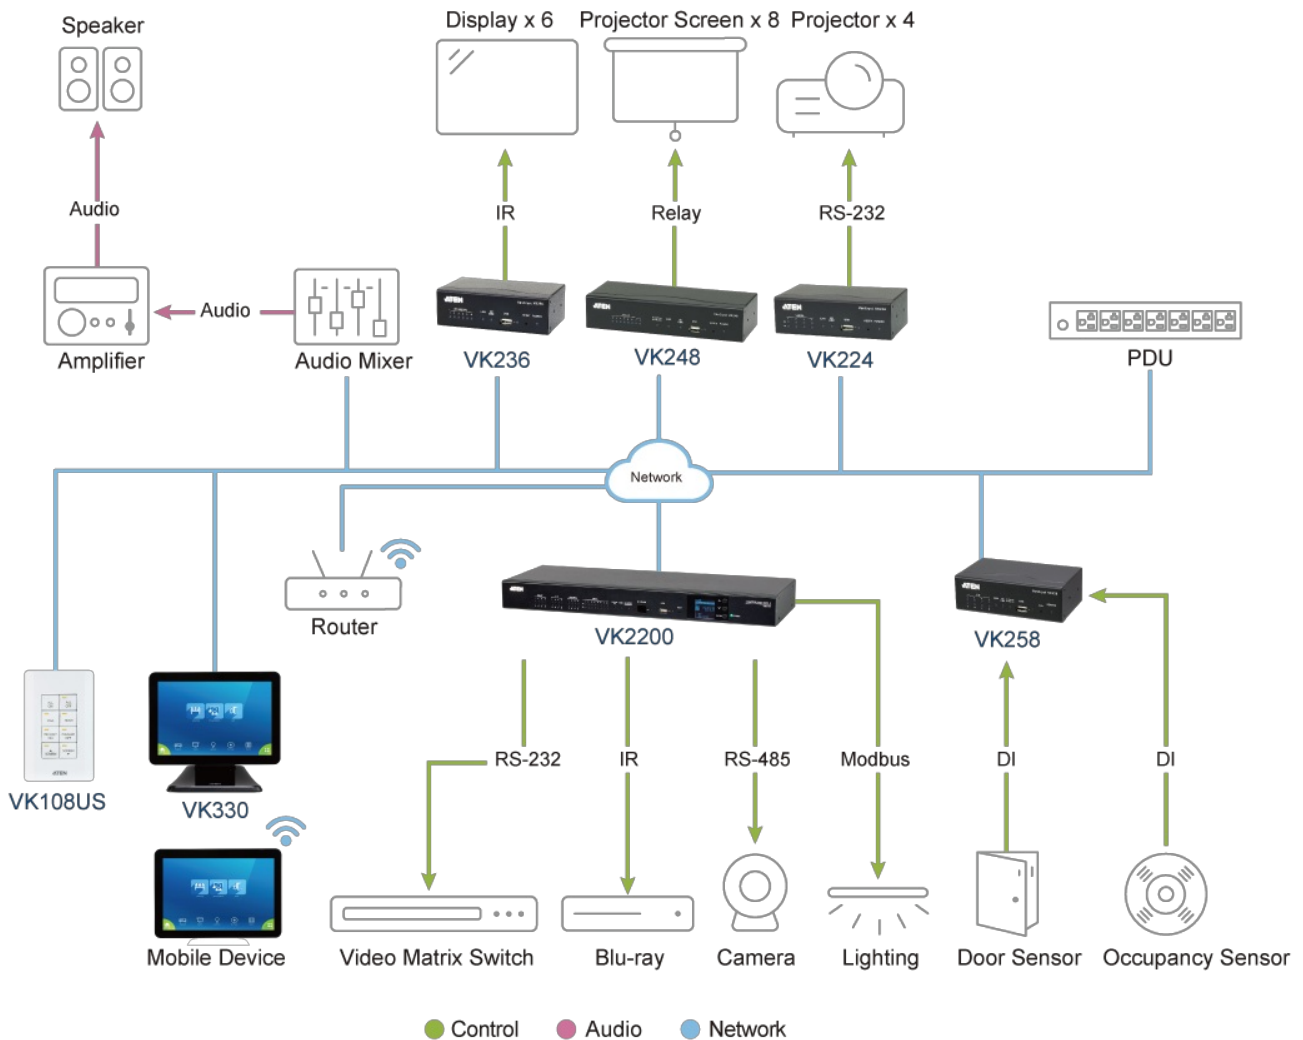

Features

- Allows administrators central control of multiple rooms via profiles on a mobile device or tablet computer
- Restrict user access to profiles via password authentication
- Synchronization of system controls amongst multiple mobile devices and tablet computers
- Any iOS, Android, or Windows mobile device can be used to control the system – no need to purchase costly exclusive user panels
- Demo mode enables friendly demonstration without connecting a controller while familiarizing the users with the solution's most important functions
- Screen Saver function helps energy saving and prolongs the lifetime of the touch screen
- Allows for Display Real-time Streaming Protocol (RTSP), ONVIF, and ATEN [VE89 series](#) video preview*

Note: The function is applicable to [VK2200](#) / [VK1200](#).

Specifications

OS Support	iOS : Requires iOS 11 or later. Android : Requires Android 7 or later. Windows : Requires Windows 7 or later.

Diagram

ATEN International Co., Ltd.

3F, No.125, Sec. 2, Datong Rd., Sijhih District., New Taipei City 221, Taiwan
Phone: 886-2-8692-6789 Fax: 886-2-8692-6767
www.aten.com E-mail: marketing@aten.com

© Copyright 2015 ATEN® International Co., Ltd.
ATEN and the ATEN logo are trademarks of ATEN International Co., Ltd.
All rights reserved. All other trademarks are the property of their respective owners.